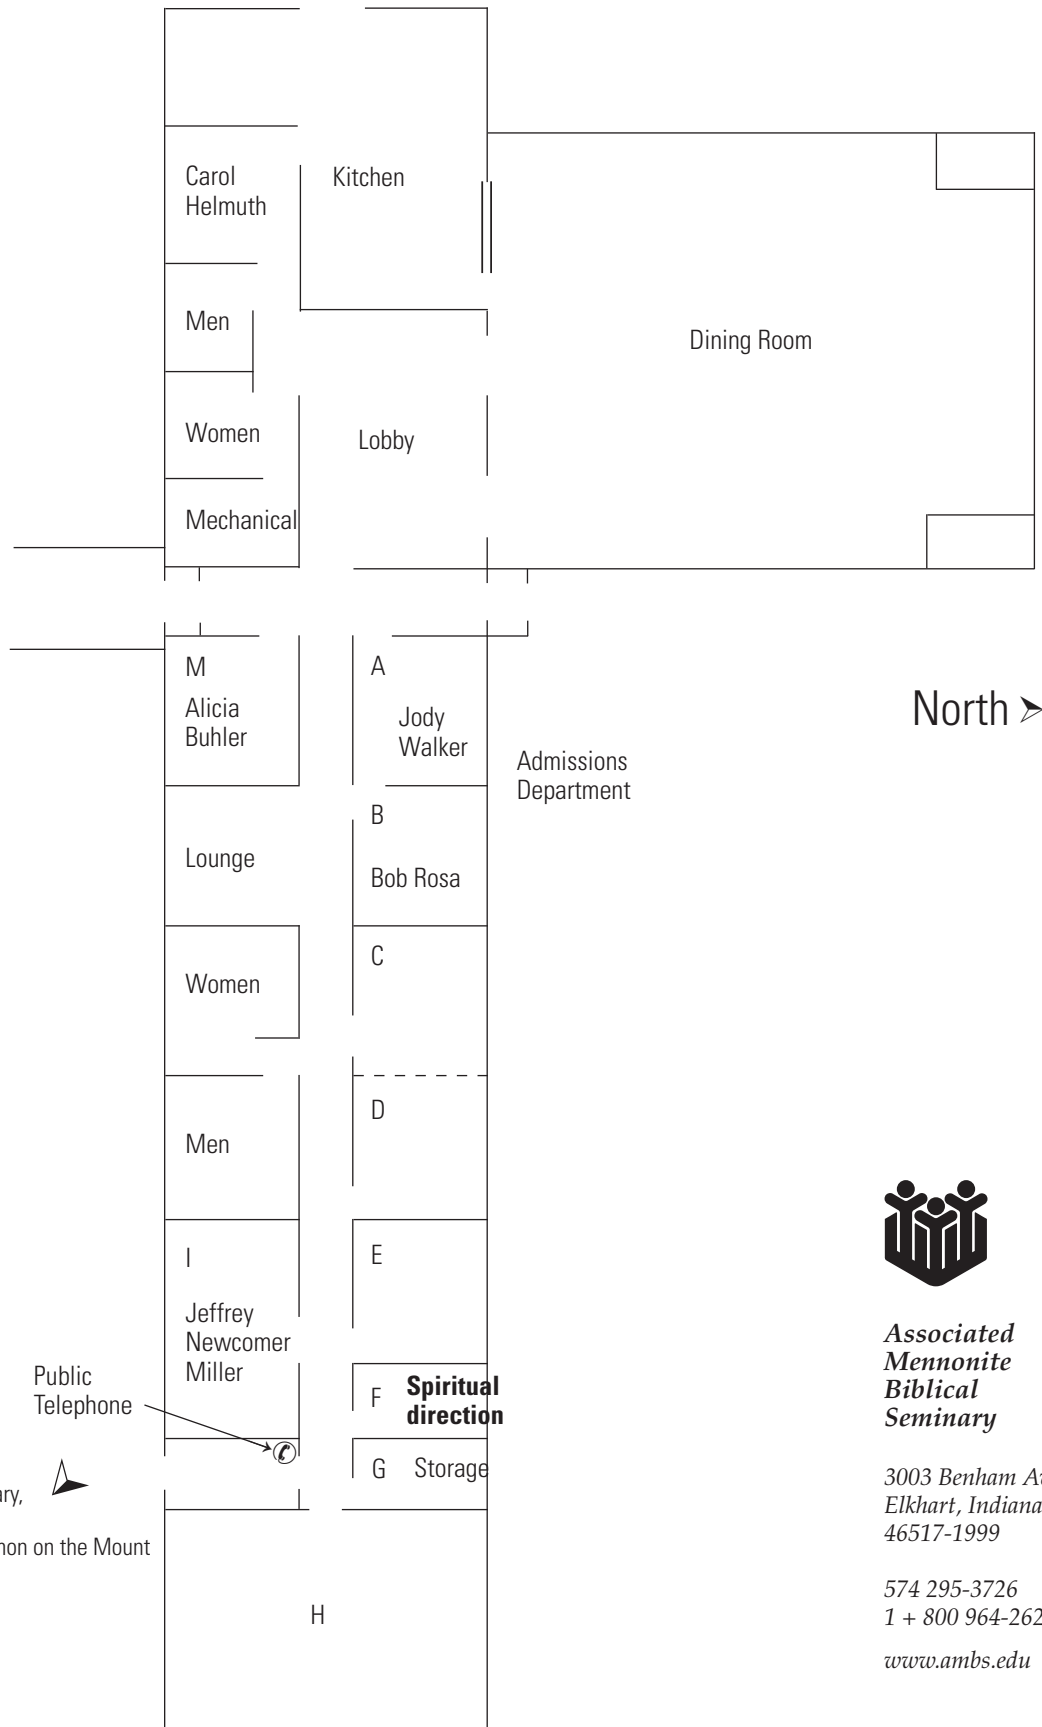

Associated Mennonite Biblical Seminary
Lambright Center

North ➤

**Associated
Mennonite
Biblical
Seminary**

3003 Benham Avenue
Elkhart, Indiana
46517-1999

574 295-3726
1 + 800 964-2627

www.ambs.edu

Waltner Hall, Library,
Bookstore and
Chapel of the Sermon on the Mount