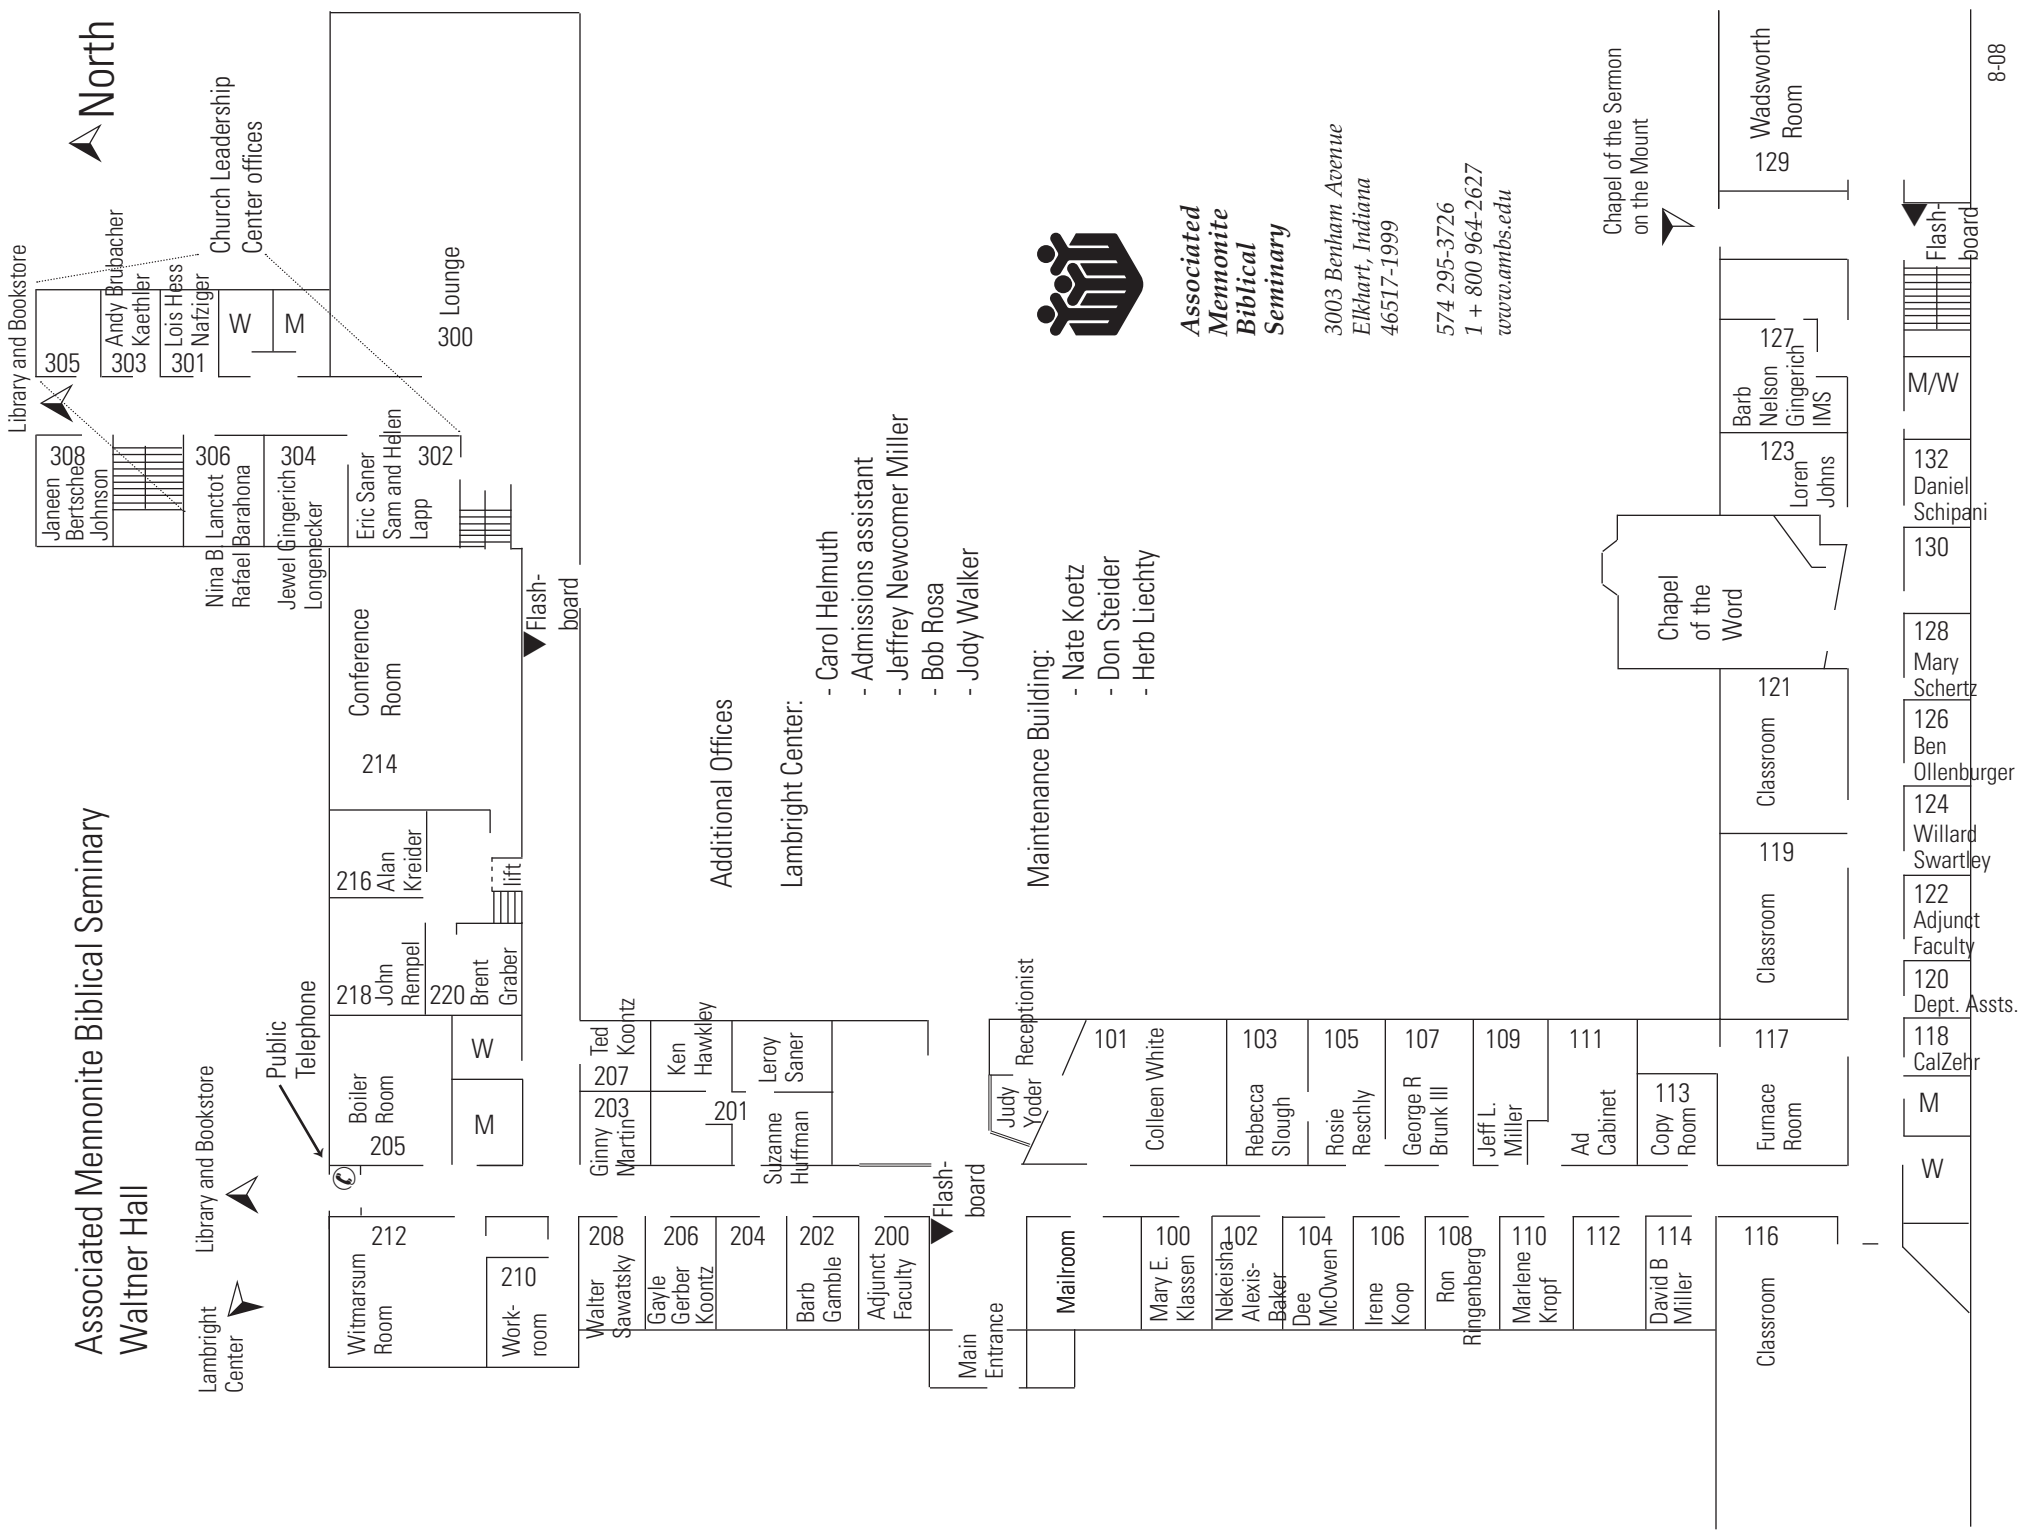

Associated Mennonite Biblical Seminary Waltner Hall

Library and Bookstore

305
303
301

Andy Brubacher
Kaethler
Lois Hess
Nafziger

Church Leadership
Center offices

300
Lounge

308
306
304

Janeen Bertschee
Johnson
Nina B. Lancot
Rafael Barahona
Jewel Gingerich
Longenecker

Eric Saner
Sam and Helen
Lapp

302

Conference Room

214

216
Alan Kreider

218
John Rempel

Boiler Room

205

202
Leroy Saner

204
Barb Gamble

200
Suzanne Huffman

202
Adjunct Faculty

203
Ginny Martin

200
Adjunct Faculty

201
Leroy Saner

200
Adjunct Faculty